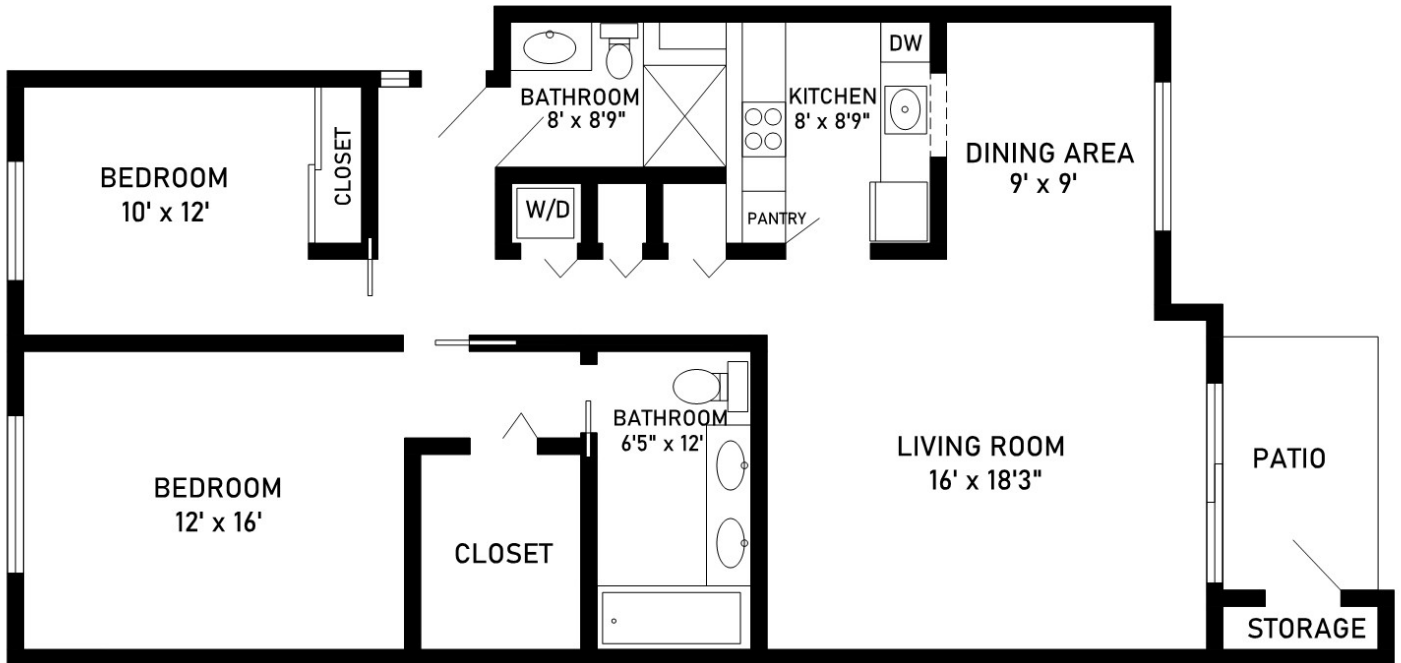

Two-Bedroom, Two-Bath

1,185 sq. ft.

Dimensions are approximate.

2550 Treasure Drive, Santa Barbara, CA 93105 (805) 569-8505 CovLivingSamarkand.org

Covenant Living Communities & Services is a ministry of the Evangelical Covenant Church and does not discriminate pursuant to the federal Fair Housing Act. All faiths and beliefs are welcome. RCFE License # 421702848 COA # 052