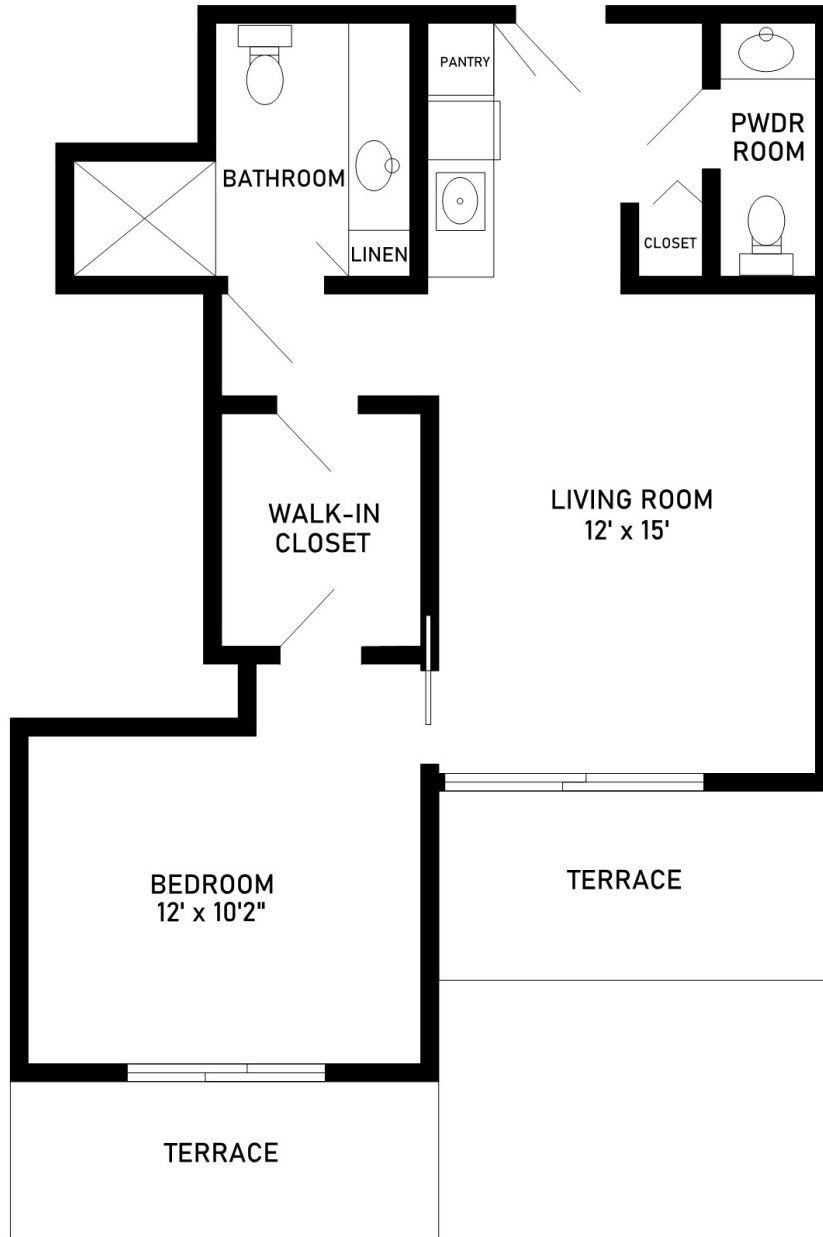

Assisted Living
One-Bedroom, One Half-Bath - A

603 sq. ft.

Dimensions are approximate.

2550 Treasure Drive, Santa Barbara, CA 93105 (805) 569-8506 CovLivingSamarkand.org

Covenant Living Communities & Services is a ministry of the Evangelical Covenant Church and does not discriminate pursuant to the federal Fair Housing Act. All faiths and beliefs are welcome. RCFE License # 421702848 COA # 052