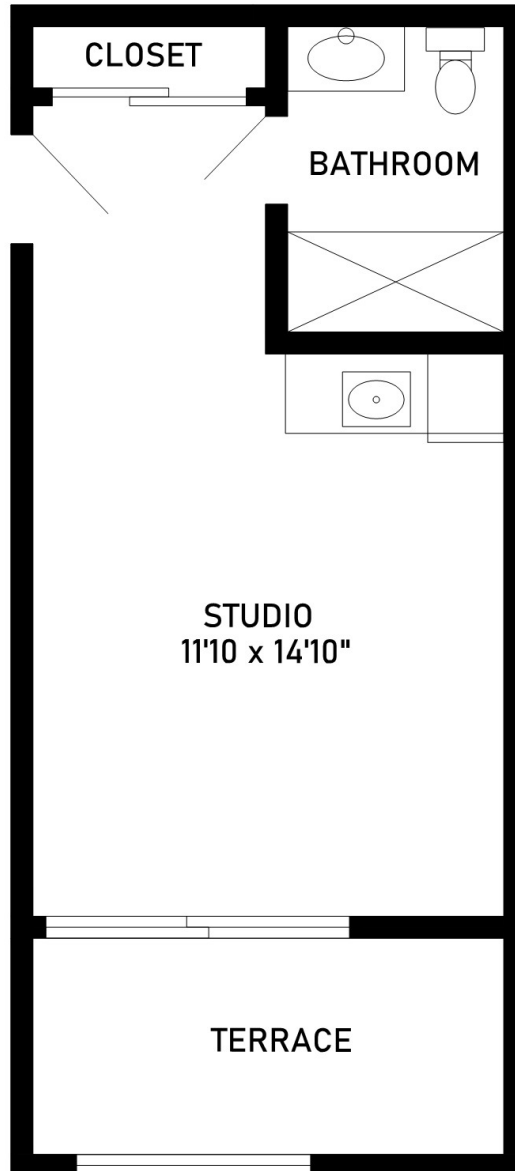

Assisted Living  
Studio - C

306 sq. ft.

Dimensions are approximate.

2550 Treasure Drive, Santa Barbara, CA 93105 (805) 569-8506 CovLivingSamarkand.org

Covenant Living Communities & Services is a ministry of the Evangelical Covenant Church and does not discriminate pursuant to the federal Fair Housing Act. All faiths and beliefs are welcome. RCFE License # 421702848 COA # 052